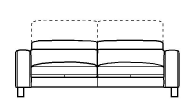

↑ fold following the dotted line ↑

n_Central

NICOLETTIHOME

L Length - H Height - D Depth - SH Seat Height - SD Seat Depth
Dimensions refer to maximum sizes of the version with closed mechanism (where available).

dimensions	L 106 H69 D106 SH42 SD59	L 107 H69 D106 SH42 SD59	L 172 H69 D106 SH42 SD59	L 192 H69 D106 SH42 SD59	L 208 H69 D106 SH42 SD59
version code	100	161	200	240	300
Description	chair	chair with elec.recl.	2 seater	2 1/2 seater	3 seater