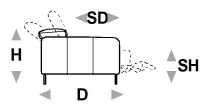

↑ fold following the dotted line ↑

n_Central

NICOLETTIHOME

L Length - H Height - D Depth - SH Seat Height - SD Seat Depth
Dimensions refer to maximum sizes of the version with closed mechanism (where available).

dimensions	L 106 H69 D106 SH42 SD59	L 107 H69 D106 SH42 SD59	L 172 H69 D106 SH42 SD59	L 192 H69 D106 SH42 SD59	L 208 H69 D106 SH42 SD59
version code	100	161	200	240	300
Description	chair	chair with elec.recl.	2 seater	2 1/2 seater	3 seater