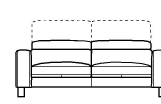

↑ fold following the dotted line ↑

n_Central

NICOLETTIHOME

L Length - H Height - D Depth - SH Seat Height - SD Seat Depth
Dimensions refer to maximum sizes of the version with closed mechanism (where available).

dimensions	L 106 H69 D106 SH42 SD59	L 107 H69 D106 SH42 SD59	L 172 H69 D106 SH42 SD59	L 192 H69 D106 SH42 SD59	L 208 H69 D106 SH42 SD59
version code	100	161	200	240	300
Description	chair	chair with elec.recl.	2 seater	2 1/2 seater	3 seater

L 94 H- D72 SH42 SD-	L 237 H69 D110 SH42 SD59	L 237 H69 D110 SH42 SD59	L 110 H69 D110 SH42 SD84	L 66 H69 D106 SH42 SD59	L 76 H69 D106 SH42 SD59
635	C 48	C 47	E 35	D 62	130
rectangular ottoman	lhf upl.headr.sq. corn.chair	rhf upl.headr. sq.corn.chair	sq.corner upliftab. headrest	small chair no arm	chair without armr.