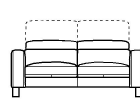

↑ fold following the dotted line ↑

n_Central

NICOLETTIHOME

L Length - H Height - D Depth - SH Seat Height - SD Seat Depth
Dimensions refer to maximum sizes of the version with closed mechanism (where available).

dimensions	L 106 H69 D106 SH42 SD59	L 107 H69 D106 SH42 SD59	L 172 H69 D106 SH42 SD59	L 192 H69 D106 SH42 SD59	L 208 H69 D106 SH42 SD59
version code	100	161	200	240	300
Description	chair	chair with elec.recl.	2 seater	2 1/2 seater	3 seater

L 94 H- D72 SH42 SD-	L 237 H69 D110 SH42 SD59	L 237 H69 D110 SH42 SD59	L 110 H69 D110 SH42 SD84	L 66 H69 D106 SH42 SD59	L 76 H69 D106 SH42 SD59
635	C 48	C 47	E 35	D 62	130
rectangular ottoman	lhf upl.headr.sq. corn.chair	rhf upl.headr. sq.corn.chair	sq.corner upliftab. headrest	small chair no arm	chair without armr.